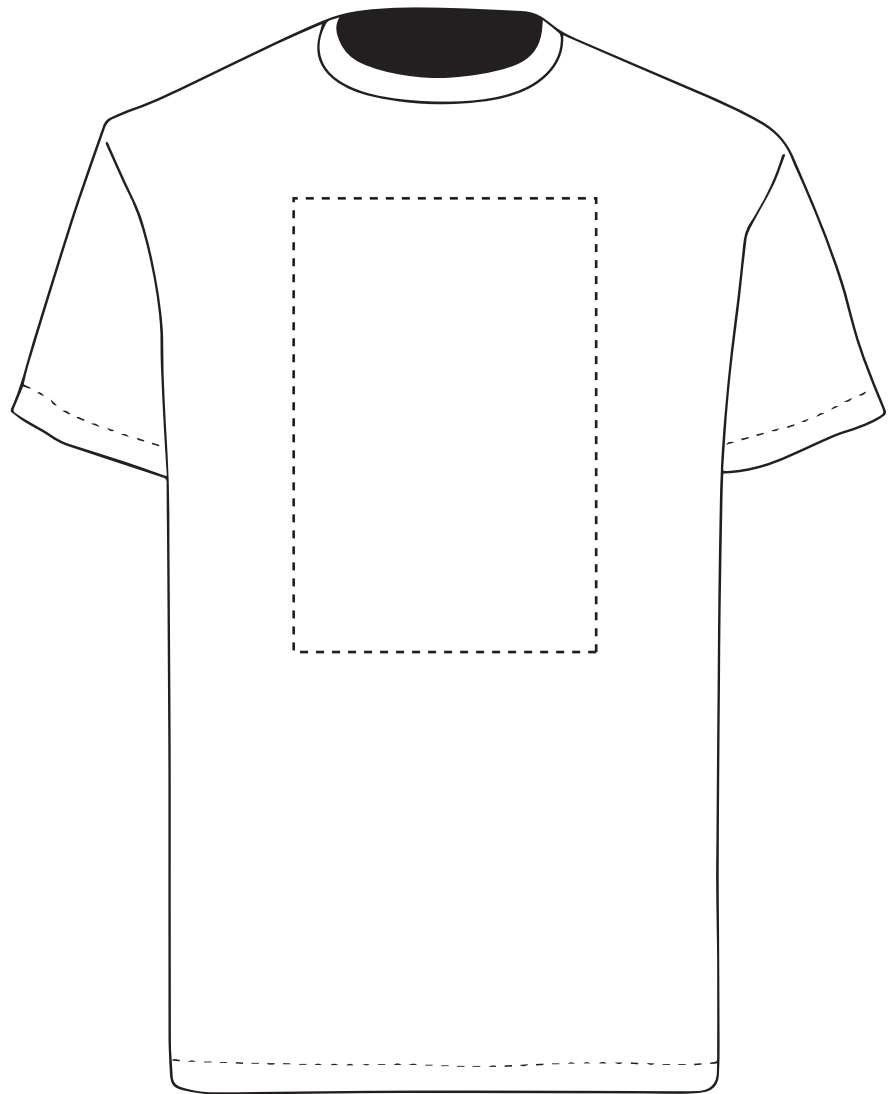

Your Ref:	Quantity:	Product Code: TF0004
Our Ref:	Version: 1	Product Colour: White

PRINTING CONCERNS: PRINT MAY DISCOLOUR

PRODUCT INFO: DUE TO THE NATURE OF THE PRODUCT THE PRINT POSITION MAY VARY BY 2 - 3 MM

PANTONE REFERENCE(S)

The dashed line is to demonstrate print area and will not appear on your printed item

Full Colour Printing

ARTWORK SCALE 20%