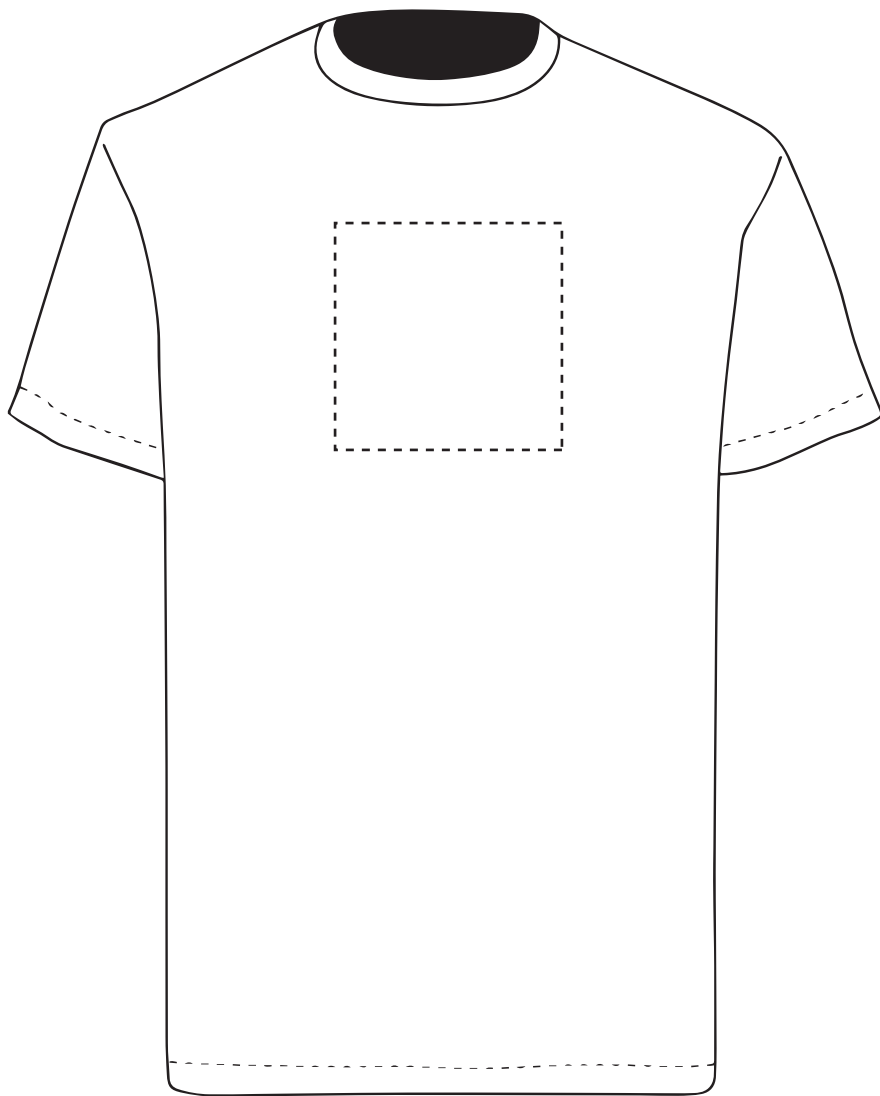

Your Ref:	Quantity:	Product Code: TF0004
Our Ref:	Version: 1	Product Colour: White

PRINTING CONCERNS: PRINT MAY DISCOLOUR

PRODUCT INFO: DUE TO THE NATURE OF THE PRODUCT THE PRINT POSITION MAY VARY BY 2 - 3 MM

PANTONE REFERENCE(S)

The dashed line is to demonstrate print area and will not appear on your printed item

Full Colour Printing

ARTWORK SCALE 20%