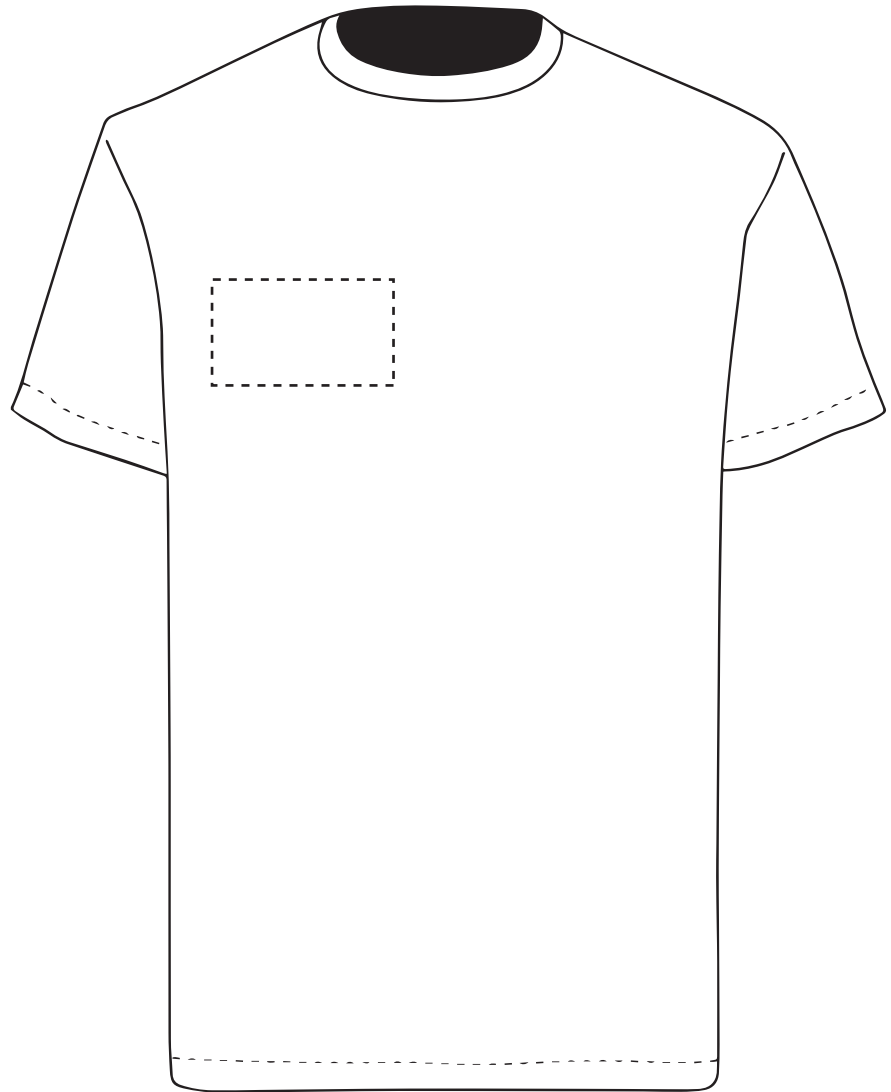

Your Ref:	Quantity:	Product Code: TF0004
Our Ref:	Version: 1	Product Colour: White

PRINTING CONCERNS: PRINT MAY DISCOLOUR

PRODUCT INFO: DUE TO THE NATURE OF THE PRODUCT THE PRINT POSITION MAY VARY BY 2 - 3 MM

PANTONE REFERENCE(S)

The dashed line is to demonstrate print area and will not appear on your printed item

Full Colour Printing

ARTWORK SCALE 20%