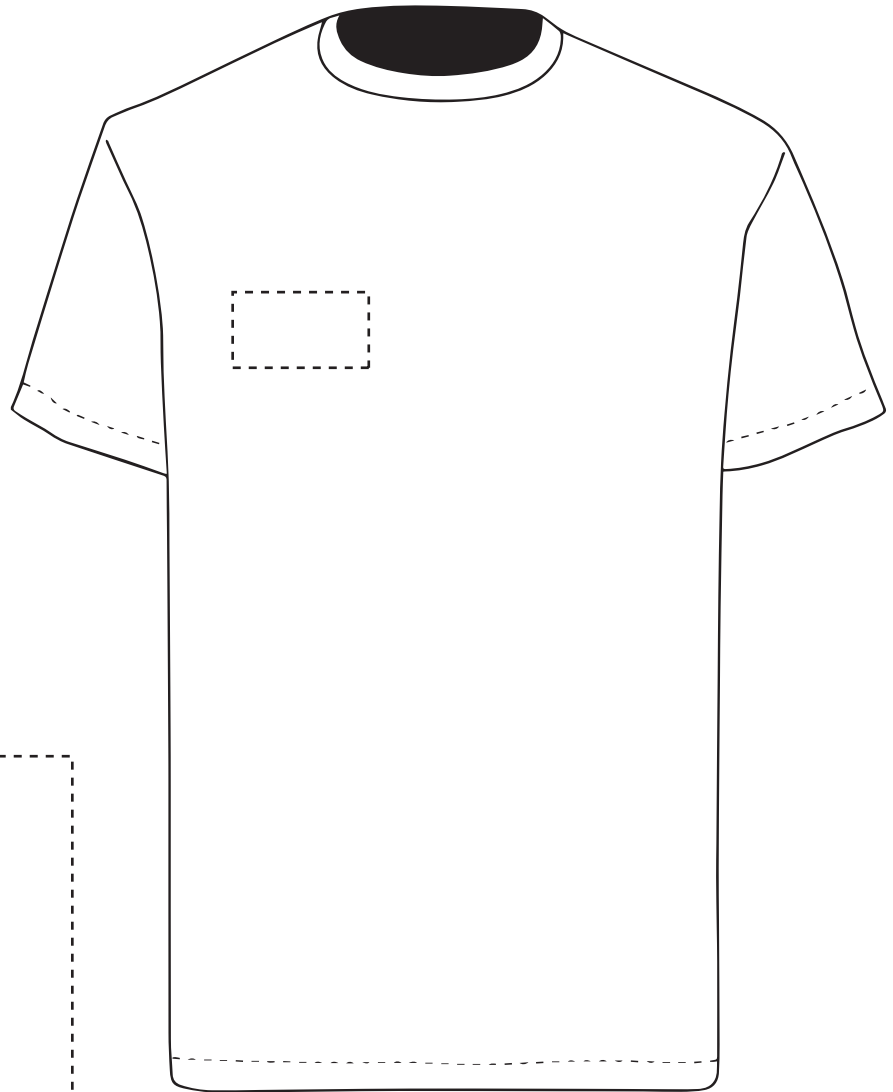

PANTONE REFERENCE(S)

The dashed line is to demonstrate print area and will not appear on your printed item

 Full Colour Printing

ARTWORK SCALE 20%

Product Image for visualisation
- colours may vary

ARTWORK SCALE 100%
Max print area: 90mm x 50mm