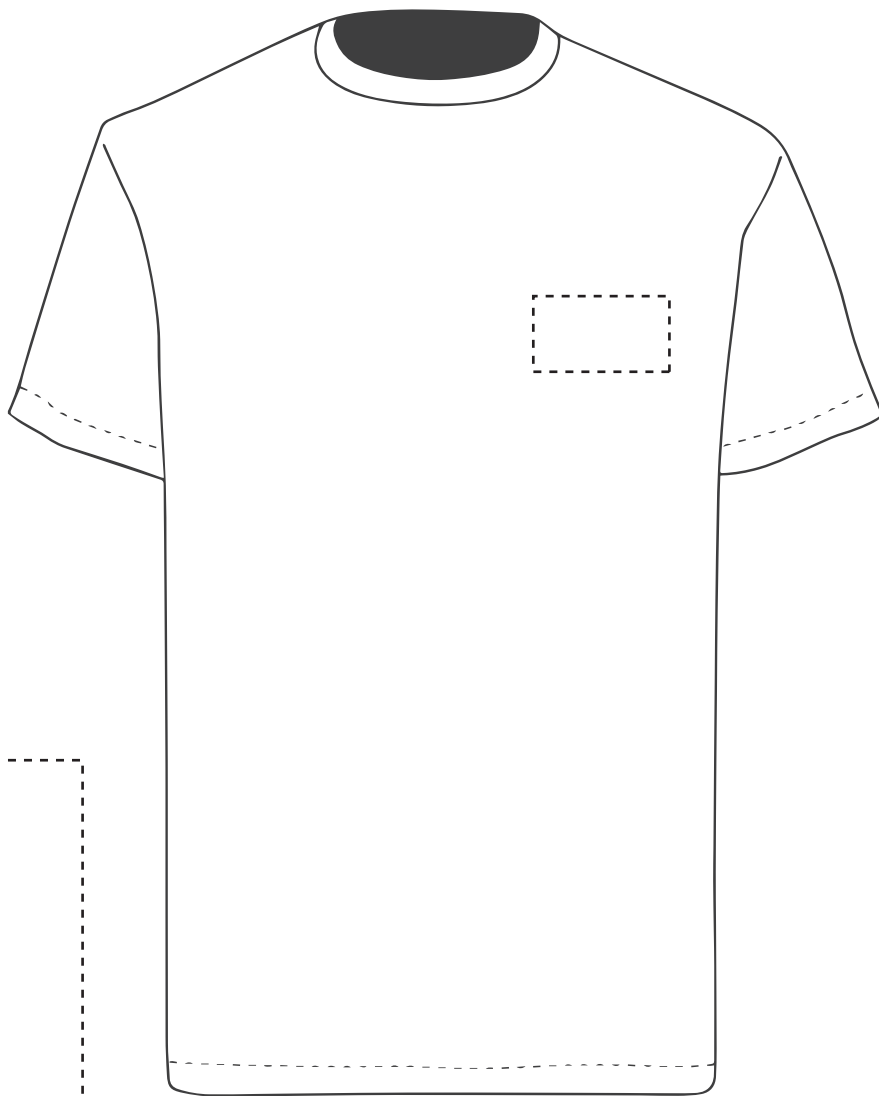

PANTONE REFERENCE(S)

The dashed line is to demonstrate print area and will not appear on your printed item

 Full Colour Printing

ARTWORK SCALE 20%

Product Image for visualisation
- colours may vary

ARTWORK SCALE 100%
Max print area: 90mm x 50mm