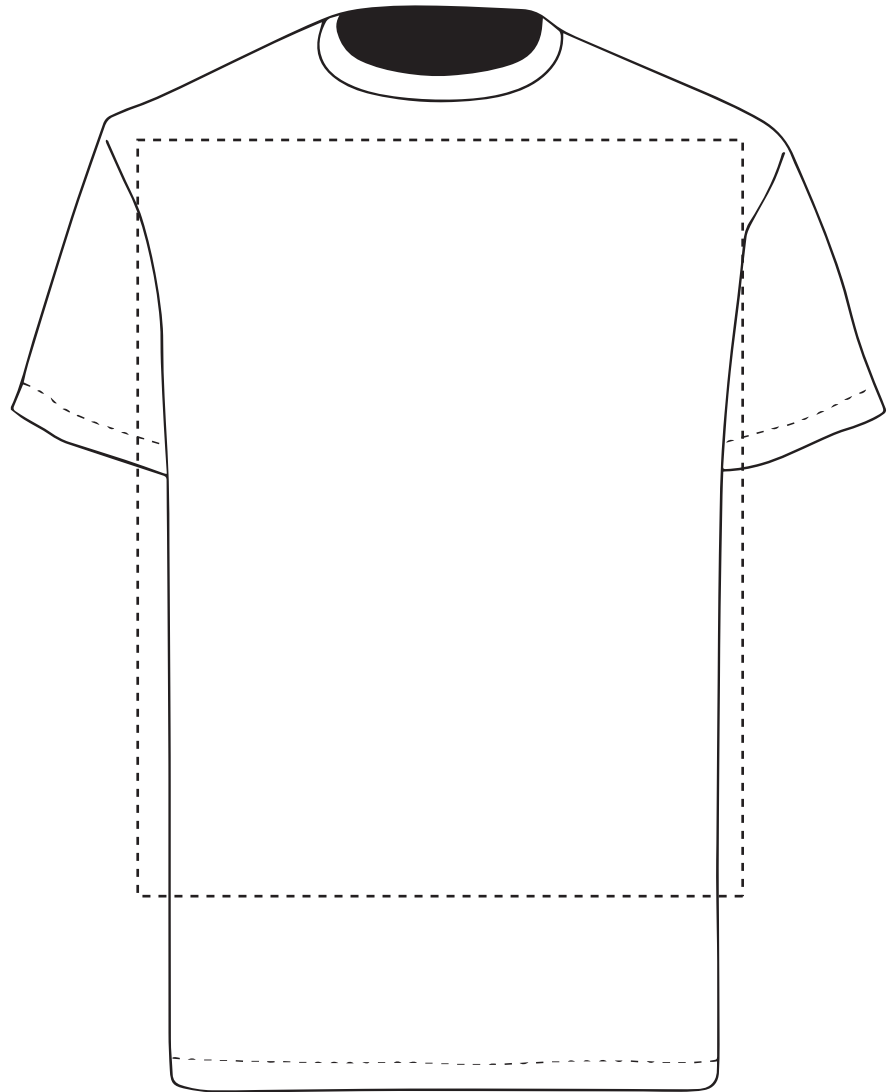

Your Ref:	Quantity:	Product Code: TF0004
Our Ref:	Version: 1	Product Colour: White

PRINTING CONCERNS: PRINT MAY DISCOLOUR

PRODUCT INFO: DUE TO THE NATURE OF THE PRODUCT THE PRINT POSITION MAY VARY BY 2 - 3 MM

PANTONE REFERENCE(S)

The dashed line is to demonstrate print area and will not appear on your printed item

Full Colour Printing

ARTWORK SCALE 20%