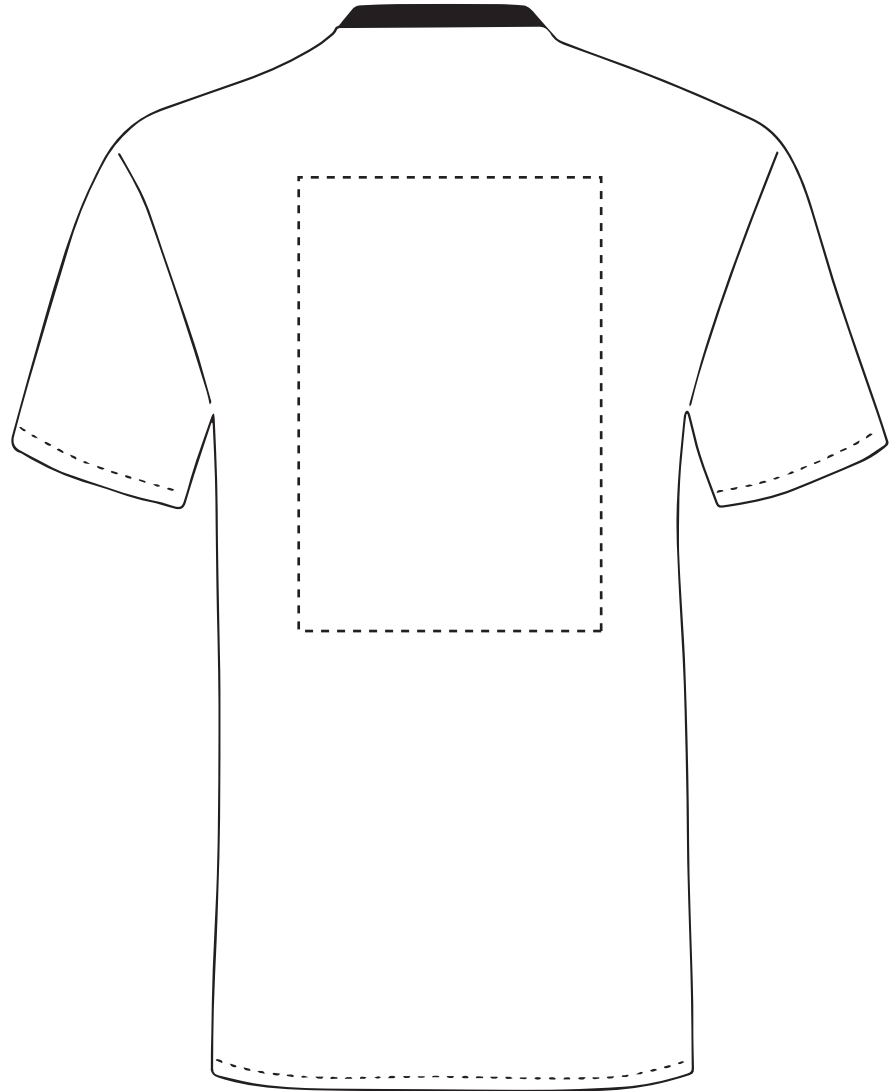

Your Ref:	Quantity:	Product Code: TF0004
Our Ref:	Version: 1	Product Colour: White

PRINTING CONCERNS: PRINT MAY DISCOLOUR

PRODUCT INFO: DUE TO THE NATURE OF THE PRODUCT THE PRINT POSITION MAY VARY BY 2 - 3 MM

PANTONE REFERENCE(S)

The dashed line is to demonstrate print area and will not appear on your printed item

Full Colour Printing

ARTWORK SCALE 20%