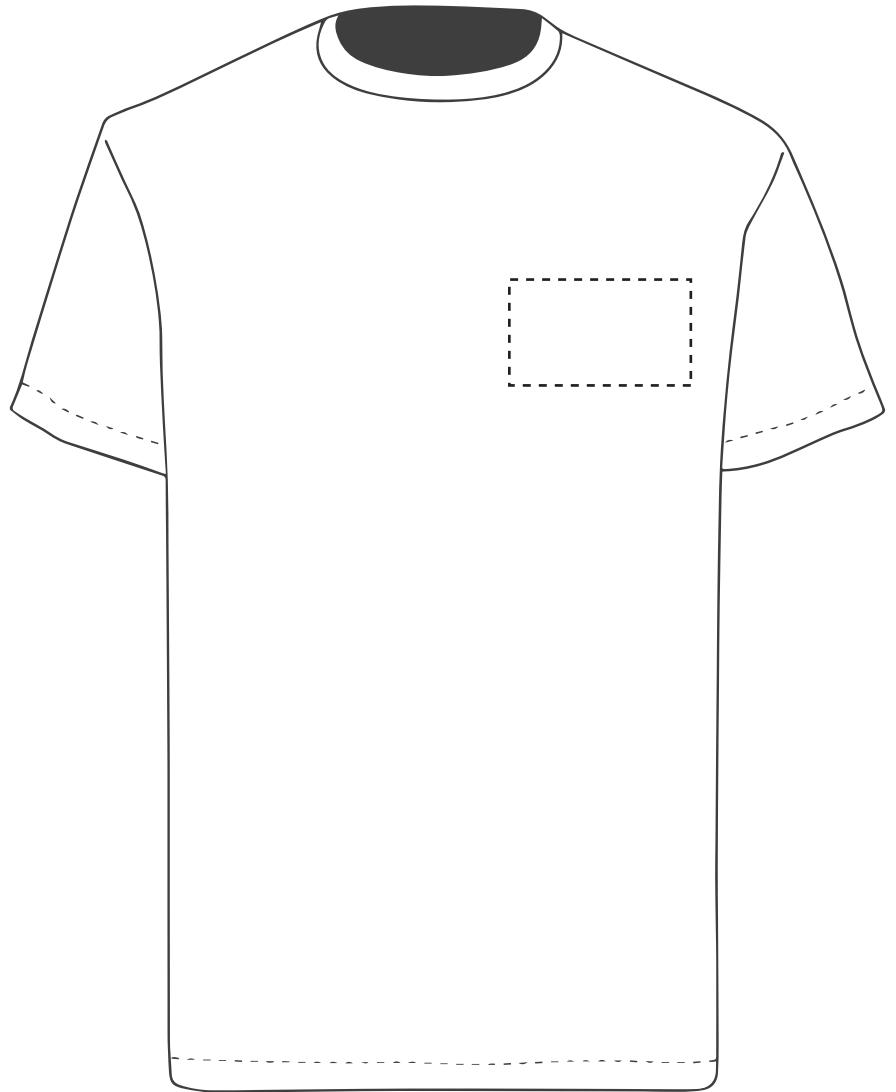

Your Ref:	Quantity:	Product Code: TF0004
Our Ref:	Version: 1	Product Colour: White

PRINTING CONCERNS: PRINT MAY DISCOLOUR

PRODUCT INFO: DUE TO THE NATURE OF THE PRODUCT THE PRINT POSITION MAY VARY BY 2 - 3 MM

PANTONE REFERENCE(S)

The dashed line is to demonstrate print area and will not appear on your printed item

Full Colour Printing

ARTWORK SCALE 20%